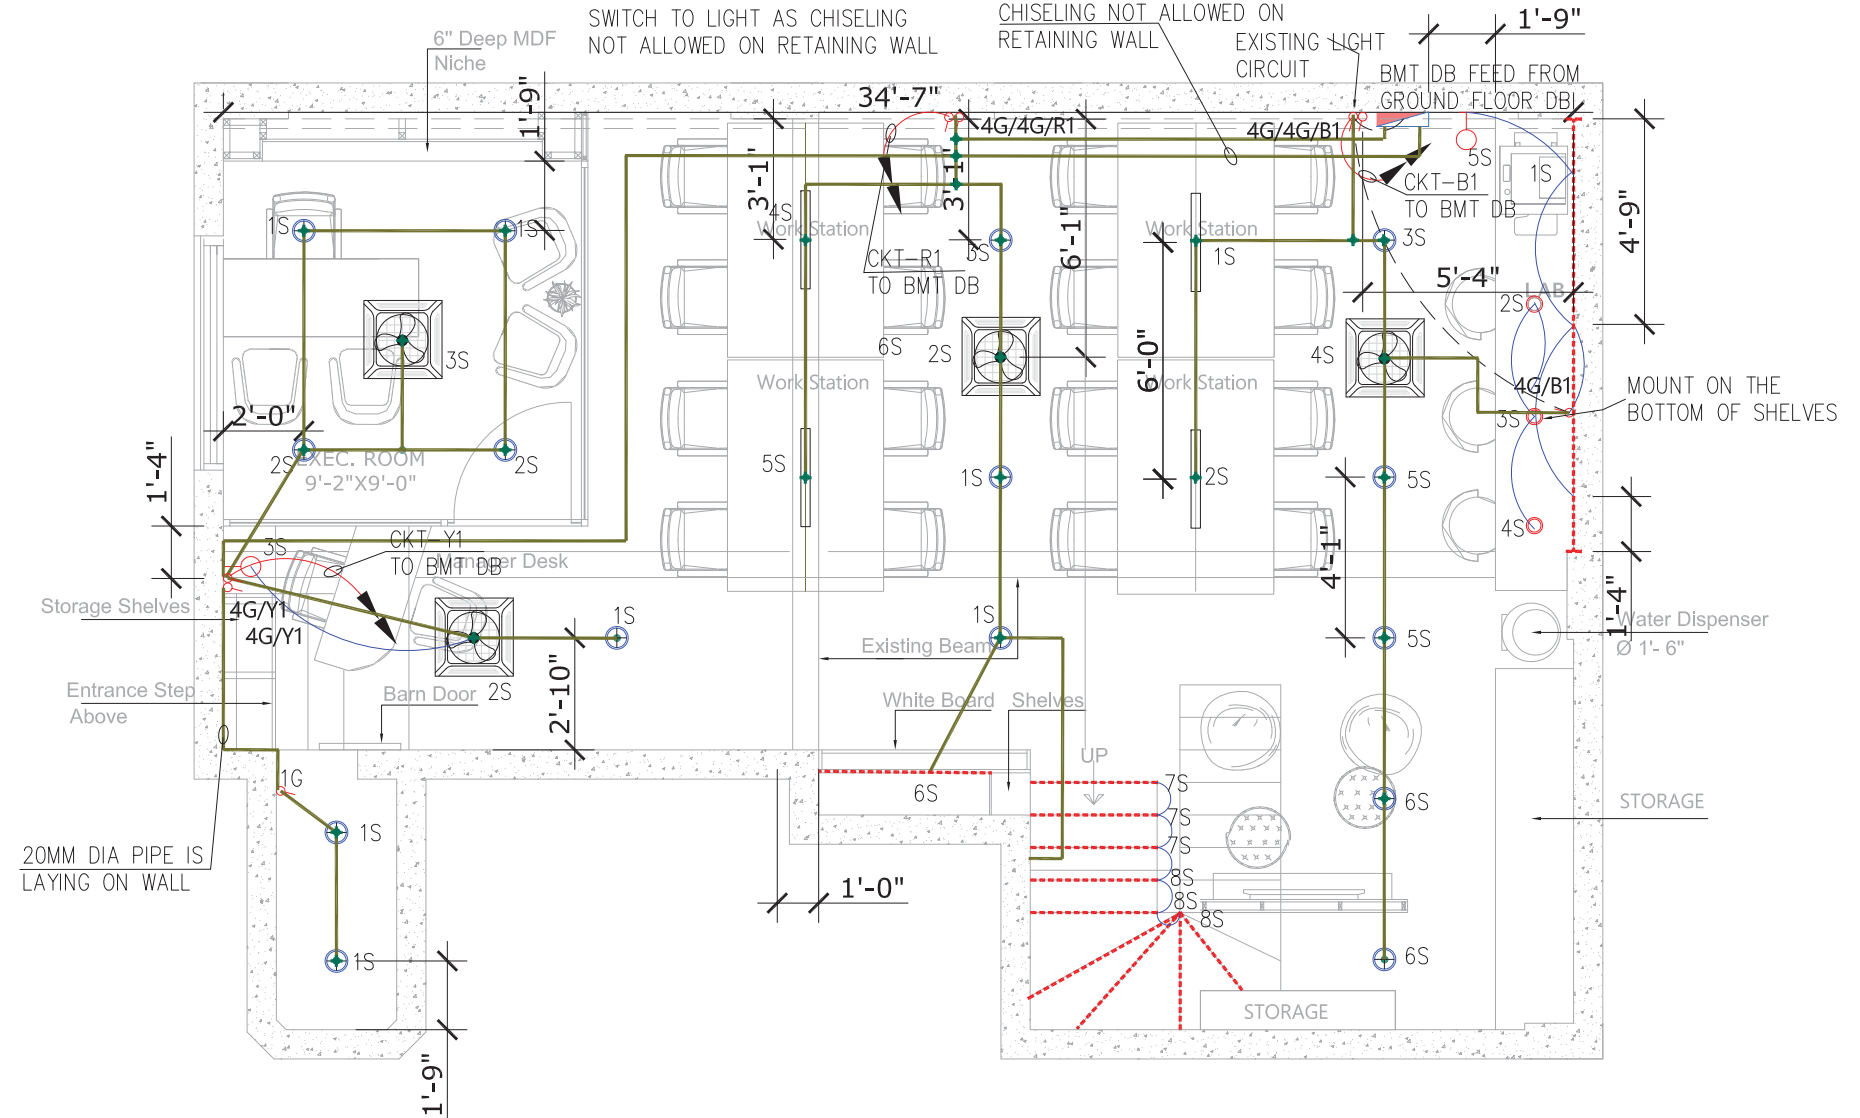

GROUND FLOOR LIGHTING | Automation Outlet Electrical Layouts

GROUND FLOOR HVAC | Automation Outlet Electrical Layouts

GROUND FLOOR DATA | Automation Outlet Electrical Layouts

GROUND FLOOR CABLE ROUTE | Automation Outlet Electrical Layouts

ALL CIRCUIT WIRING IS LAYING ON SLAB FROM DB TO SWITCH AND SWITCH TO LIGHT AS CHISELING NOT ALLOWED ON RETAINING WALL

20MM DIA PIPE IS LAYING ON SLAB TO BMT DB AS CHISELING NOT ALLOWED ON RETAINING WALL