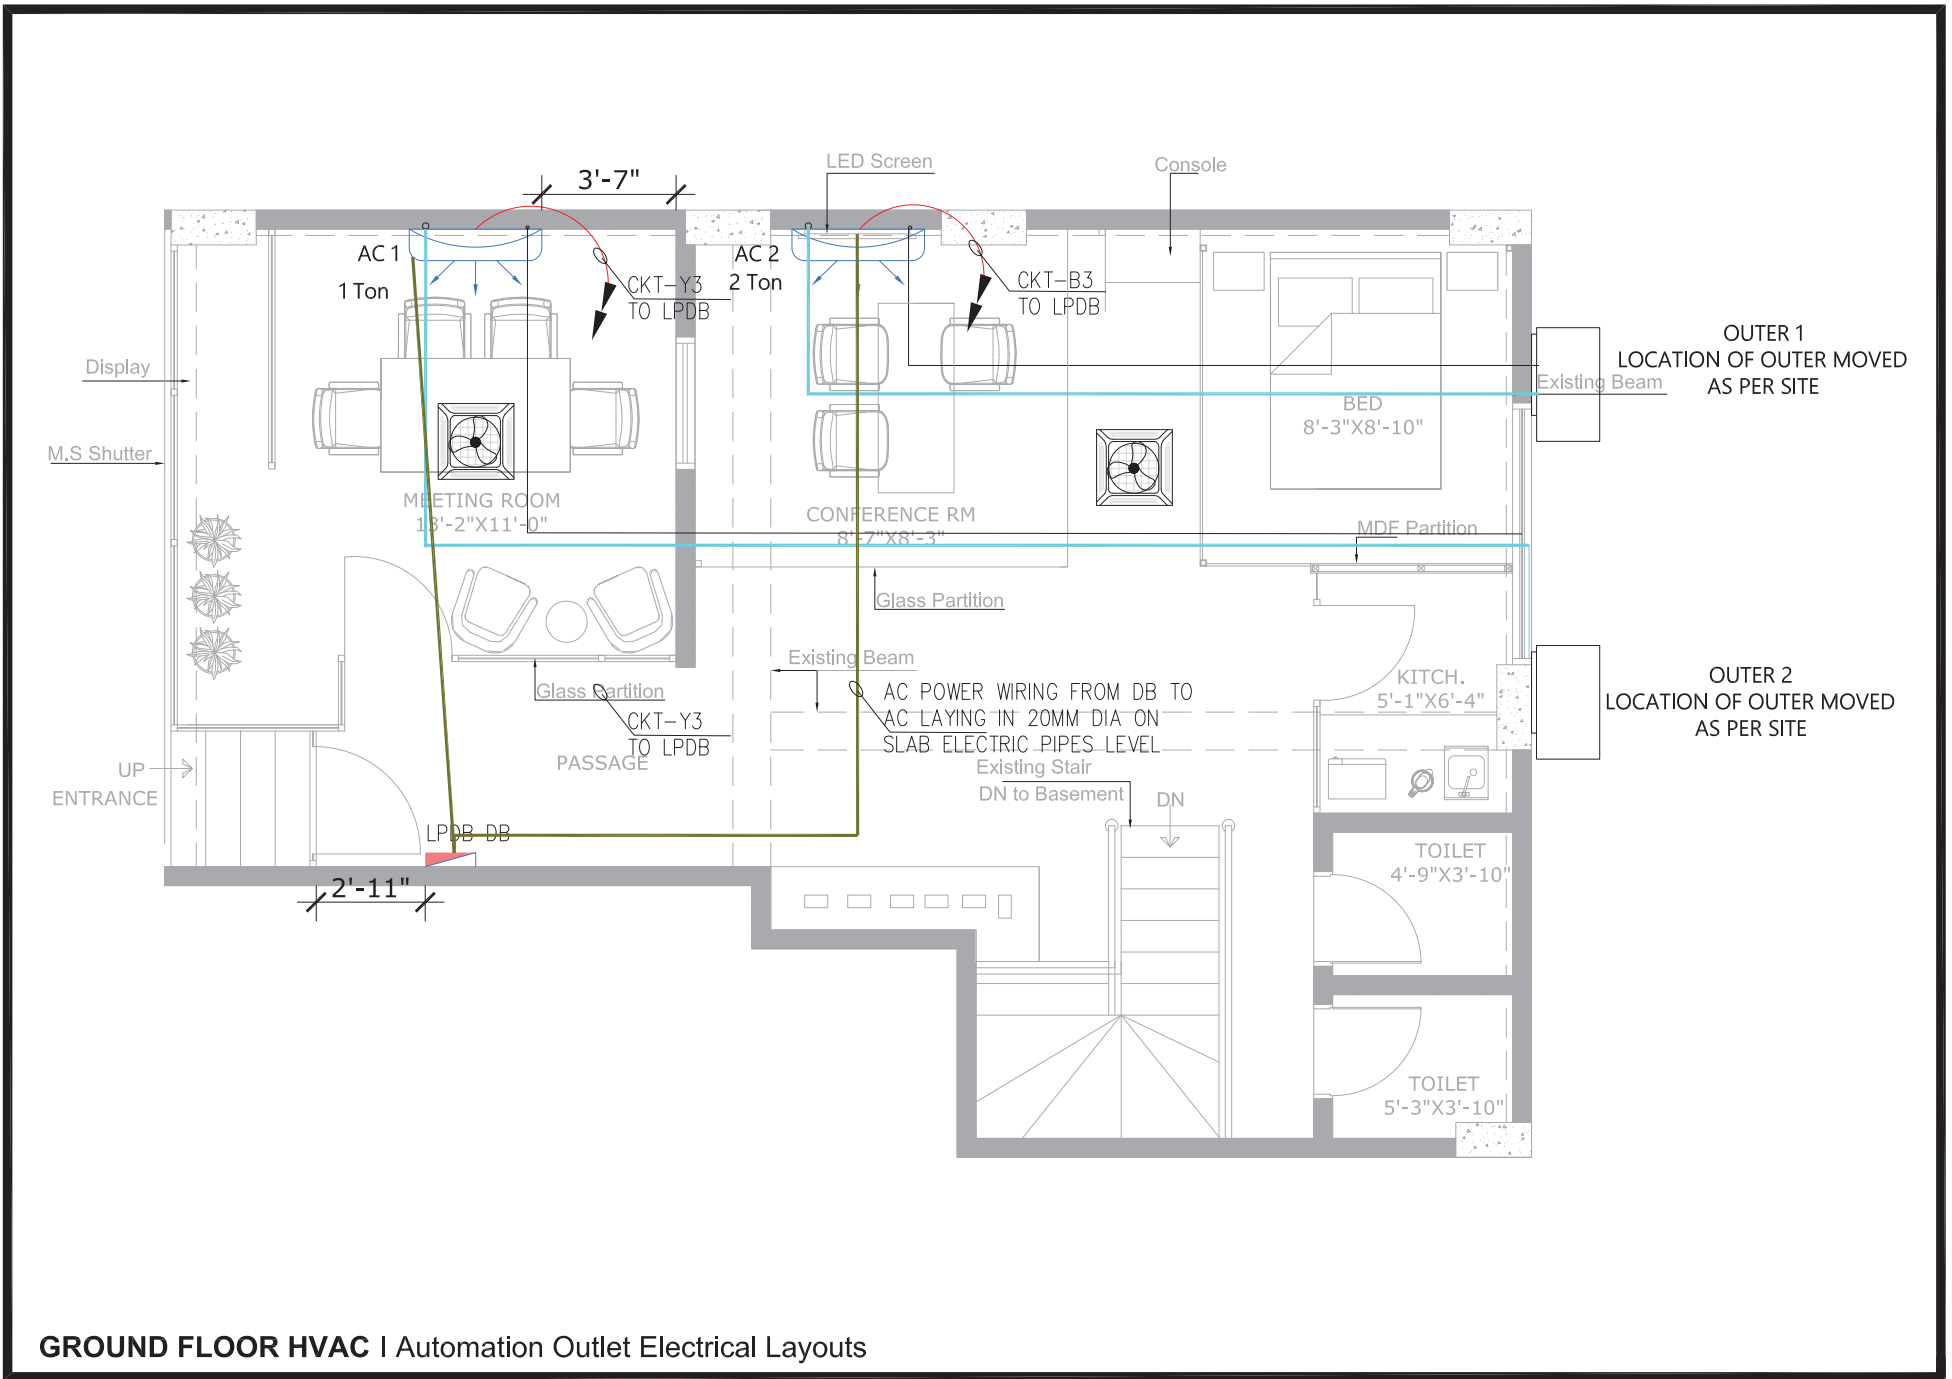

GROUND FLOOR LIGHTING | Automation Outlet Electrical Layouts

GROUND FLOOR HVAC | Automation Outlet Electrical Layouts

GROUND FLOOR DATA | Automation Outlet Electrical Layouts

GROUND FLOOR CABLE ROUTE | Automation Outlet Electrical Layouts

ALL CIRCUIT WIRING IS LAYING ON SLAB FROM DB TO SWITCH AND SWITCH TO LIGHT AS CHISELING NOT ALLOWED ON RETAINING WALL

20MM DIA PIPE IS LAYING ON SLAB TO BMT DB AS CHISELING NOT ALLOWED ON RETAINING WALL