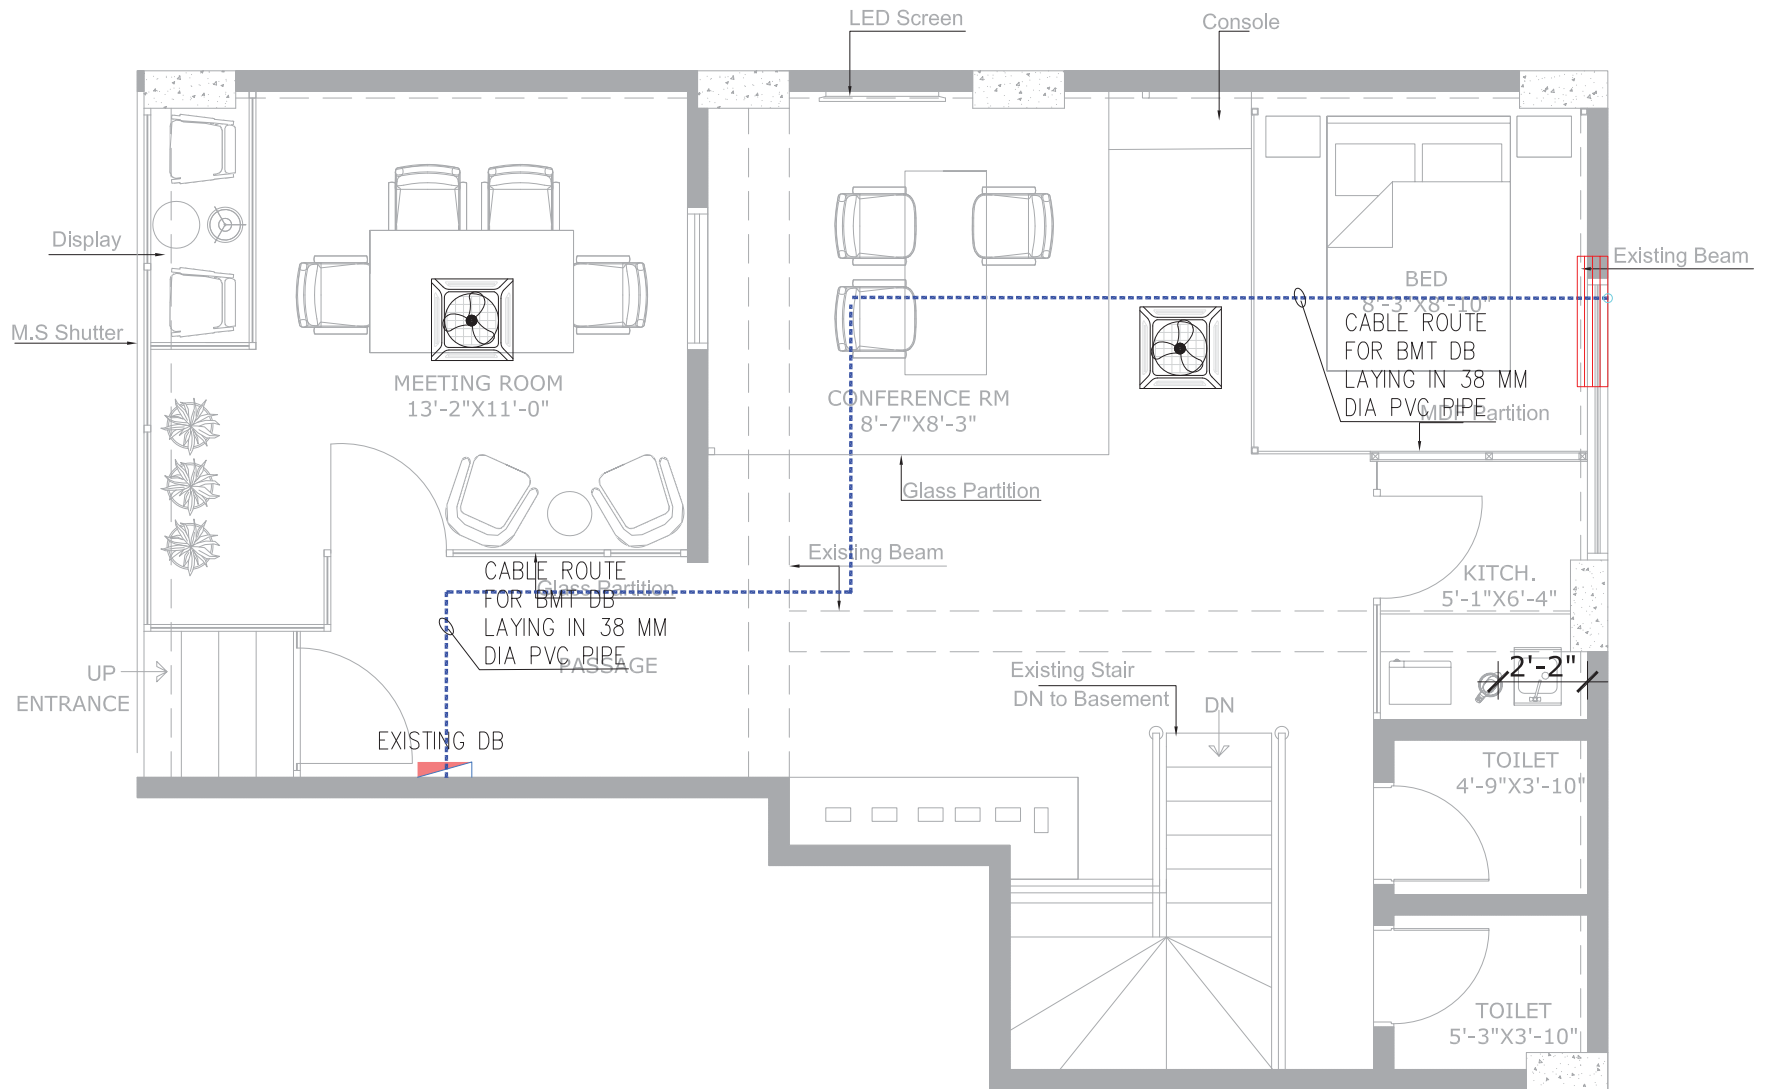

GROUND FLOOR LIGHTING | Automation Outlet Electrical Layouts

GROUND FLOOR HVAC | Automation Outlet Electrical Layouts

GROUND FLOOR DATA | Automation Outlet Electrical Layouts

GROUND FLOOR CABLE ROUTE | Automation Outlet Electrical Layouts

ALL CIRCUIT WIRING IS LAYING ON SLAB FROM DB TO SWITCH AND SWITCH TO LIGHT AS CHISELING NOT ALLOWED ON RETAINING WALL

20MM DIA PIPE IS LAYING ON SLAB TO BMT DB AS CHISELING NOT ALLOWED ON RETAINING WALL