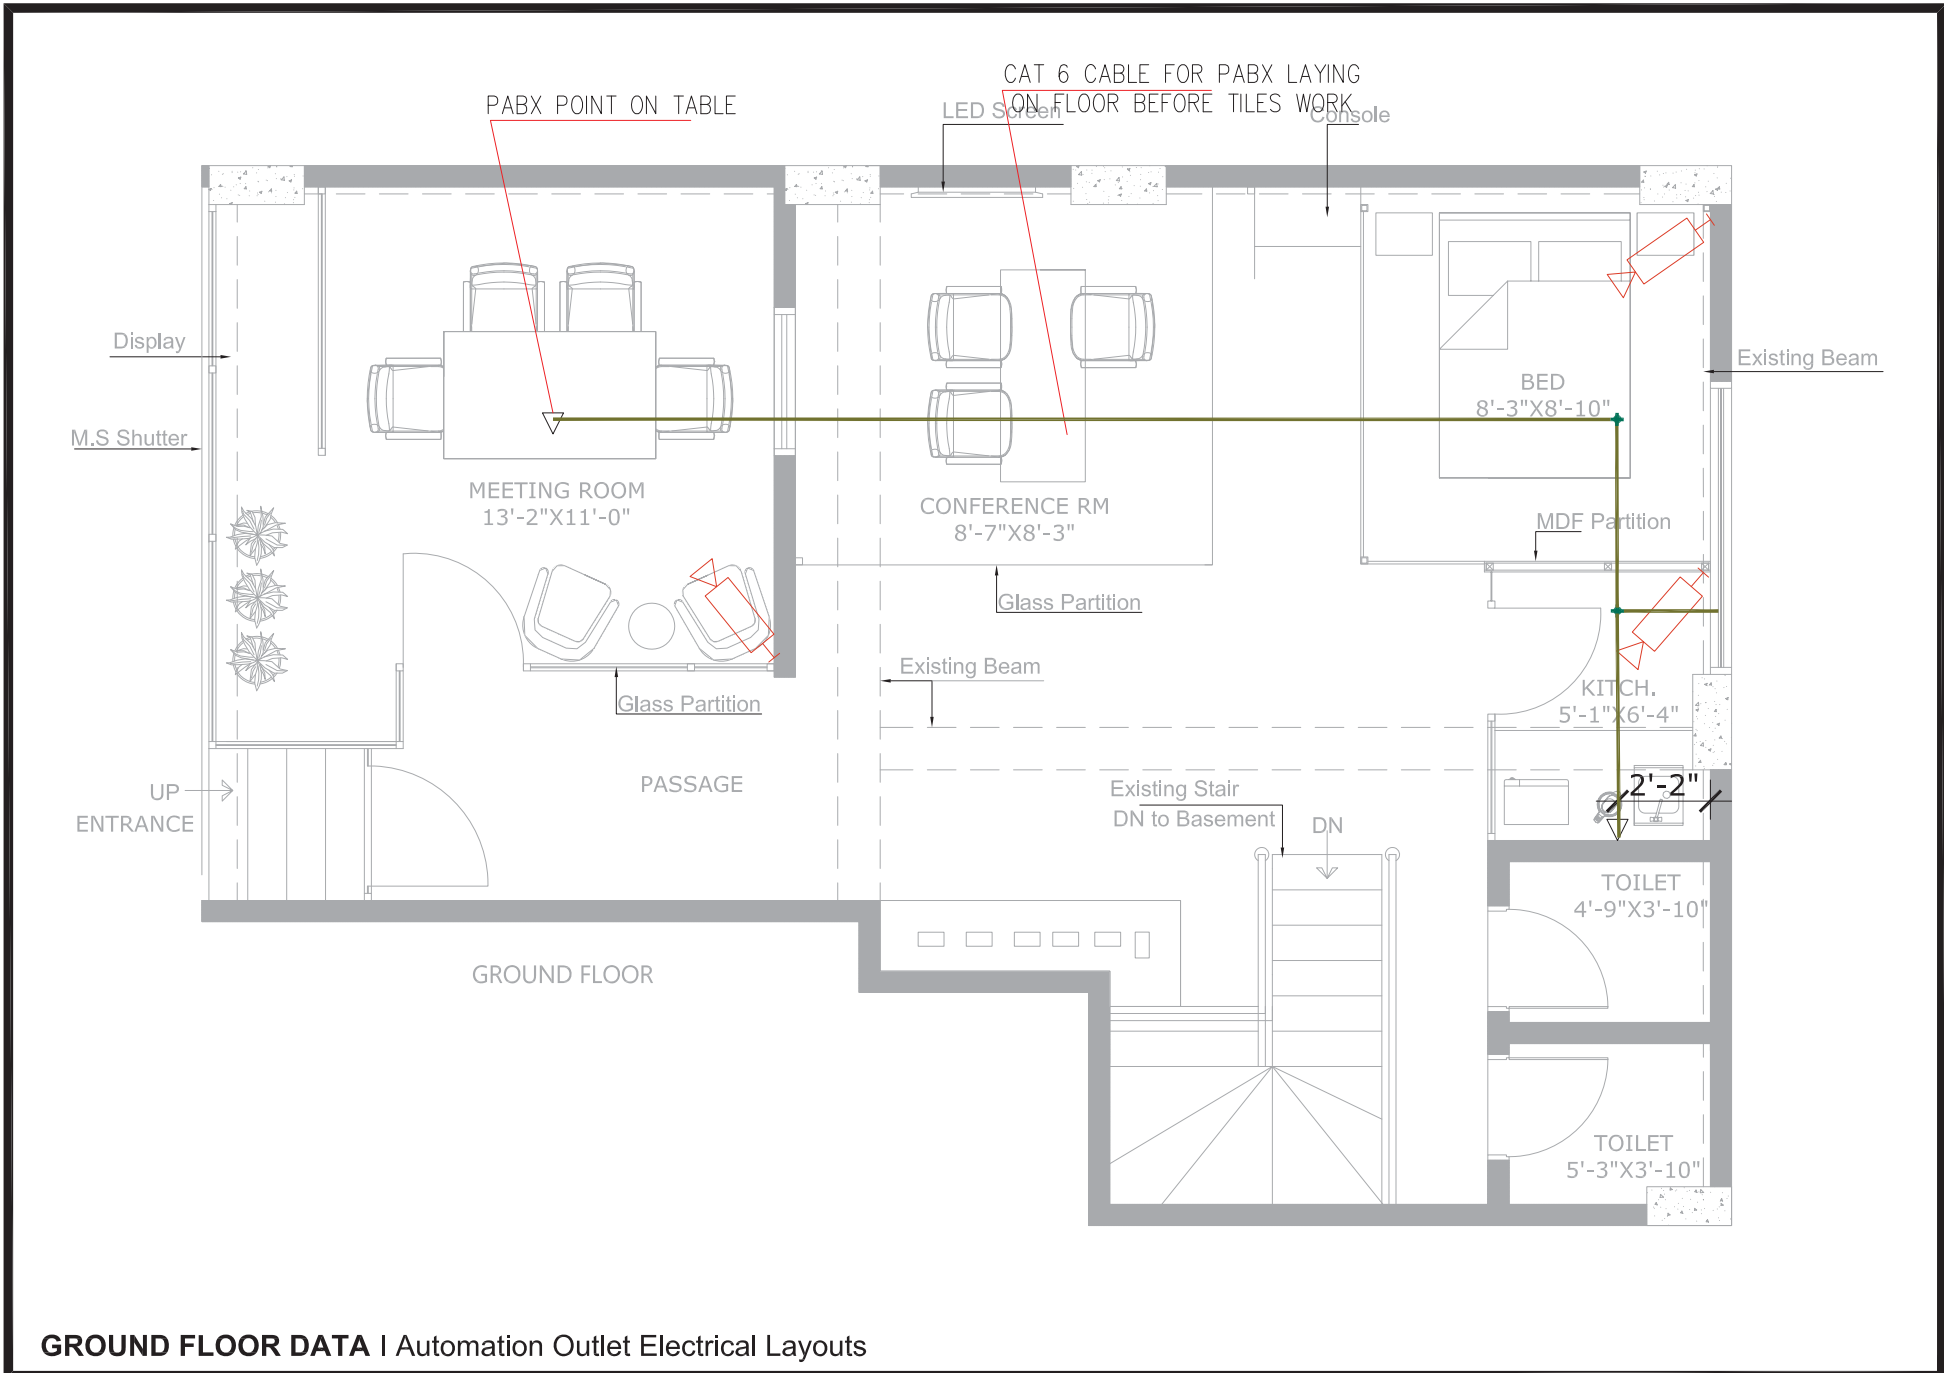

GROUND FLOOR LIGHTING | Automation Outlet Electrical Layouts

GROUND FLOOR HVAC | Automation Outlet Electrical Layouts

GROUND FLOOR DATA | Automation Outlet Electrical Layouts

GROUND FLOOR CABLE ROUTE | Automation Outlet Electrical Layouts

ALL CIRCUIT WIRING IS LAYING ON SLAB FROM DB TO SWITCH AND SWITCH TO LIGHT AS CHISELING NOT ALLOWED ON RETAINING WALL

20MM DIA PIPE IS LAYING ON SLAB TO BMT DB AS CHISELING NOT ALLOWED ON RETAINING WALL