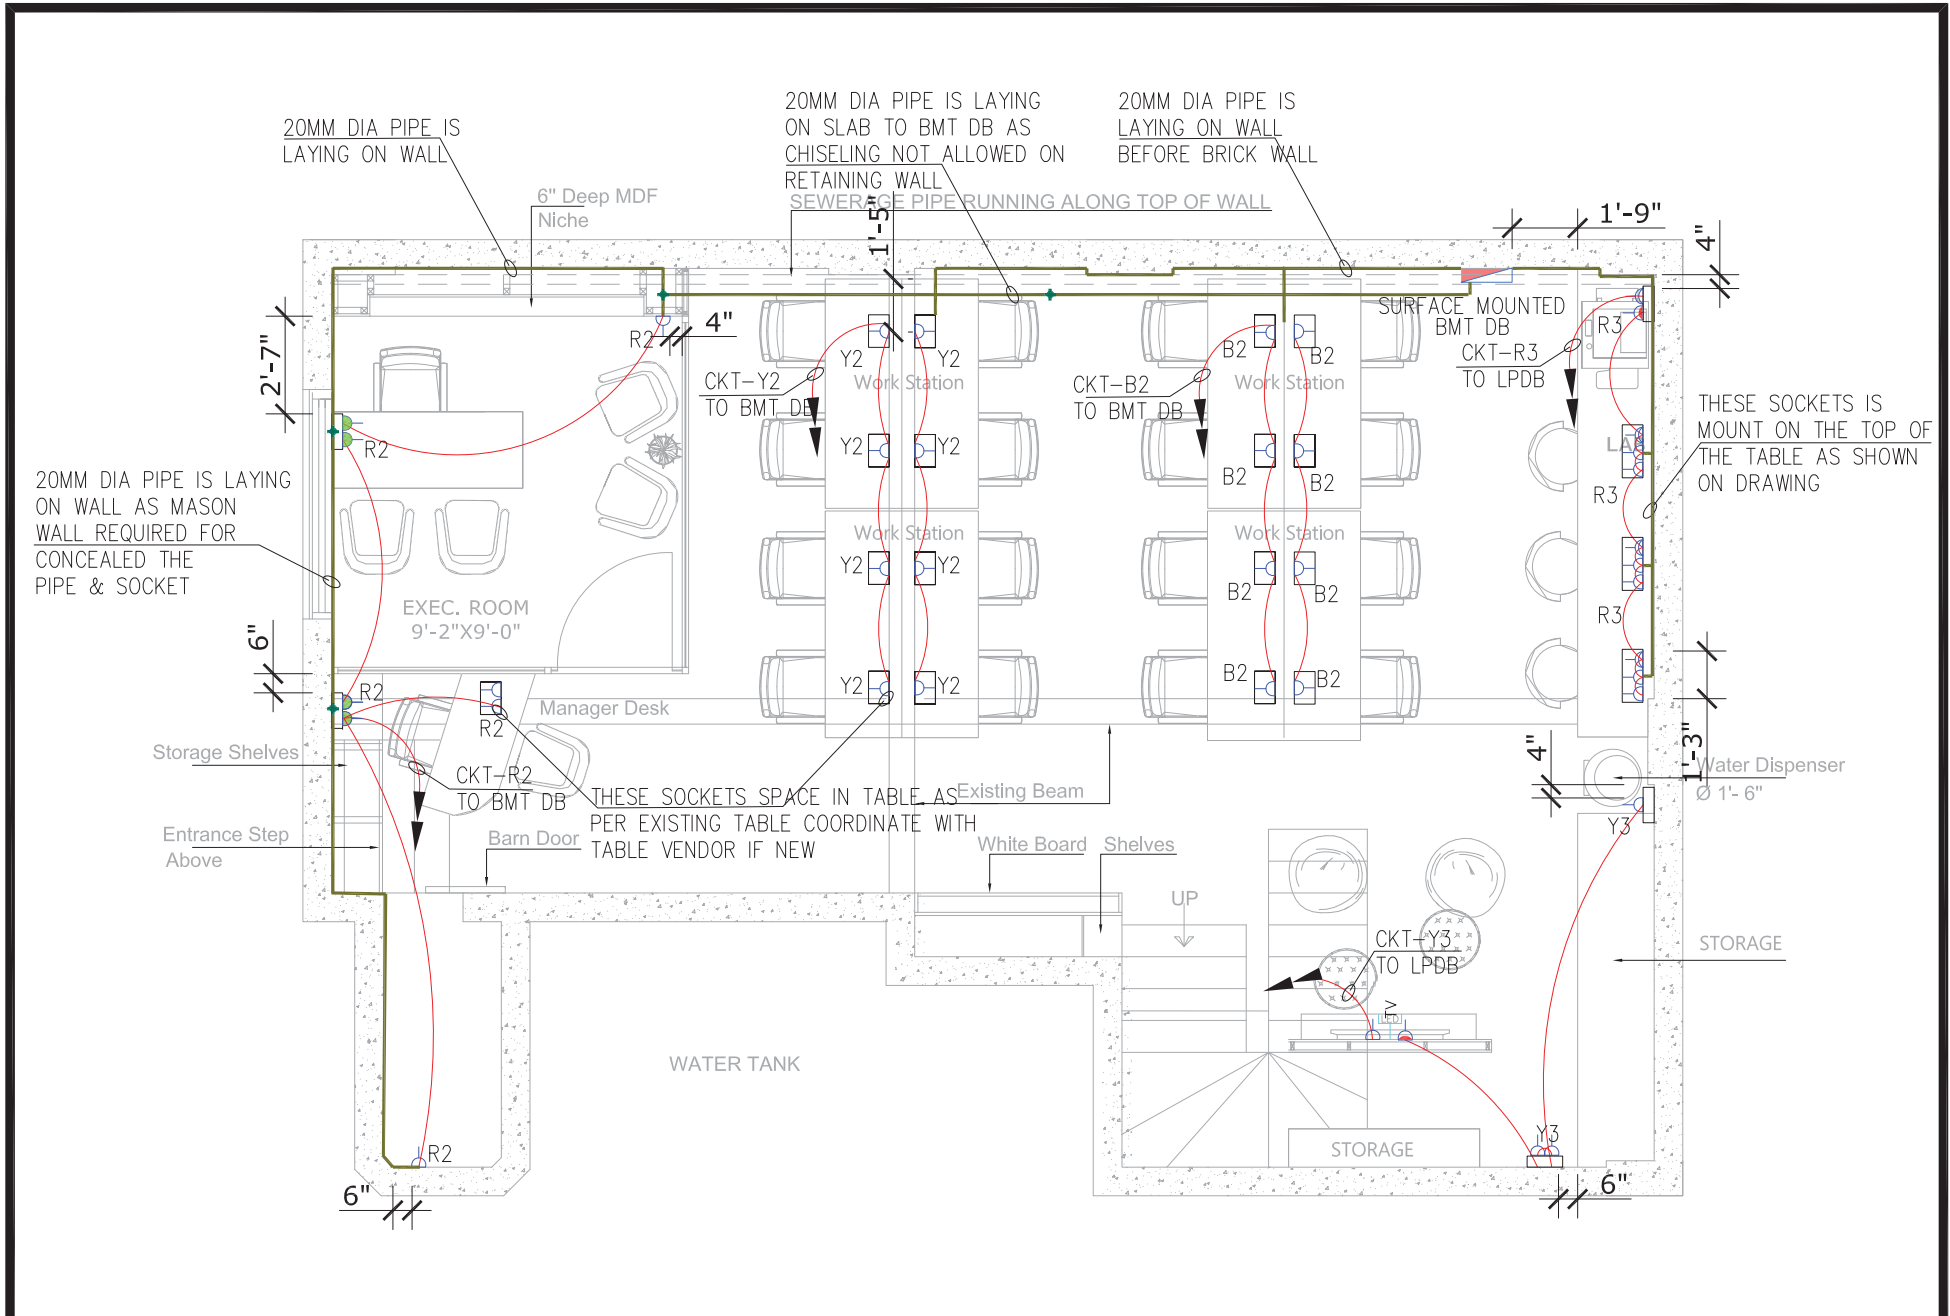

BASEMENT POWER | Automation Outlet Electrical Layouts