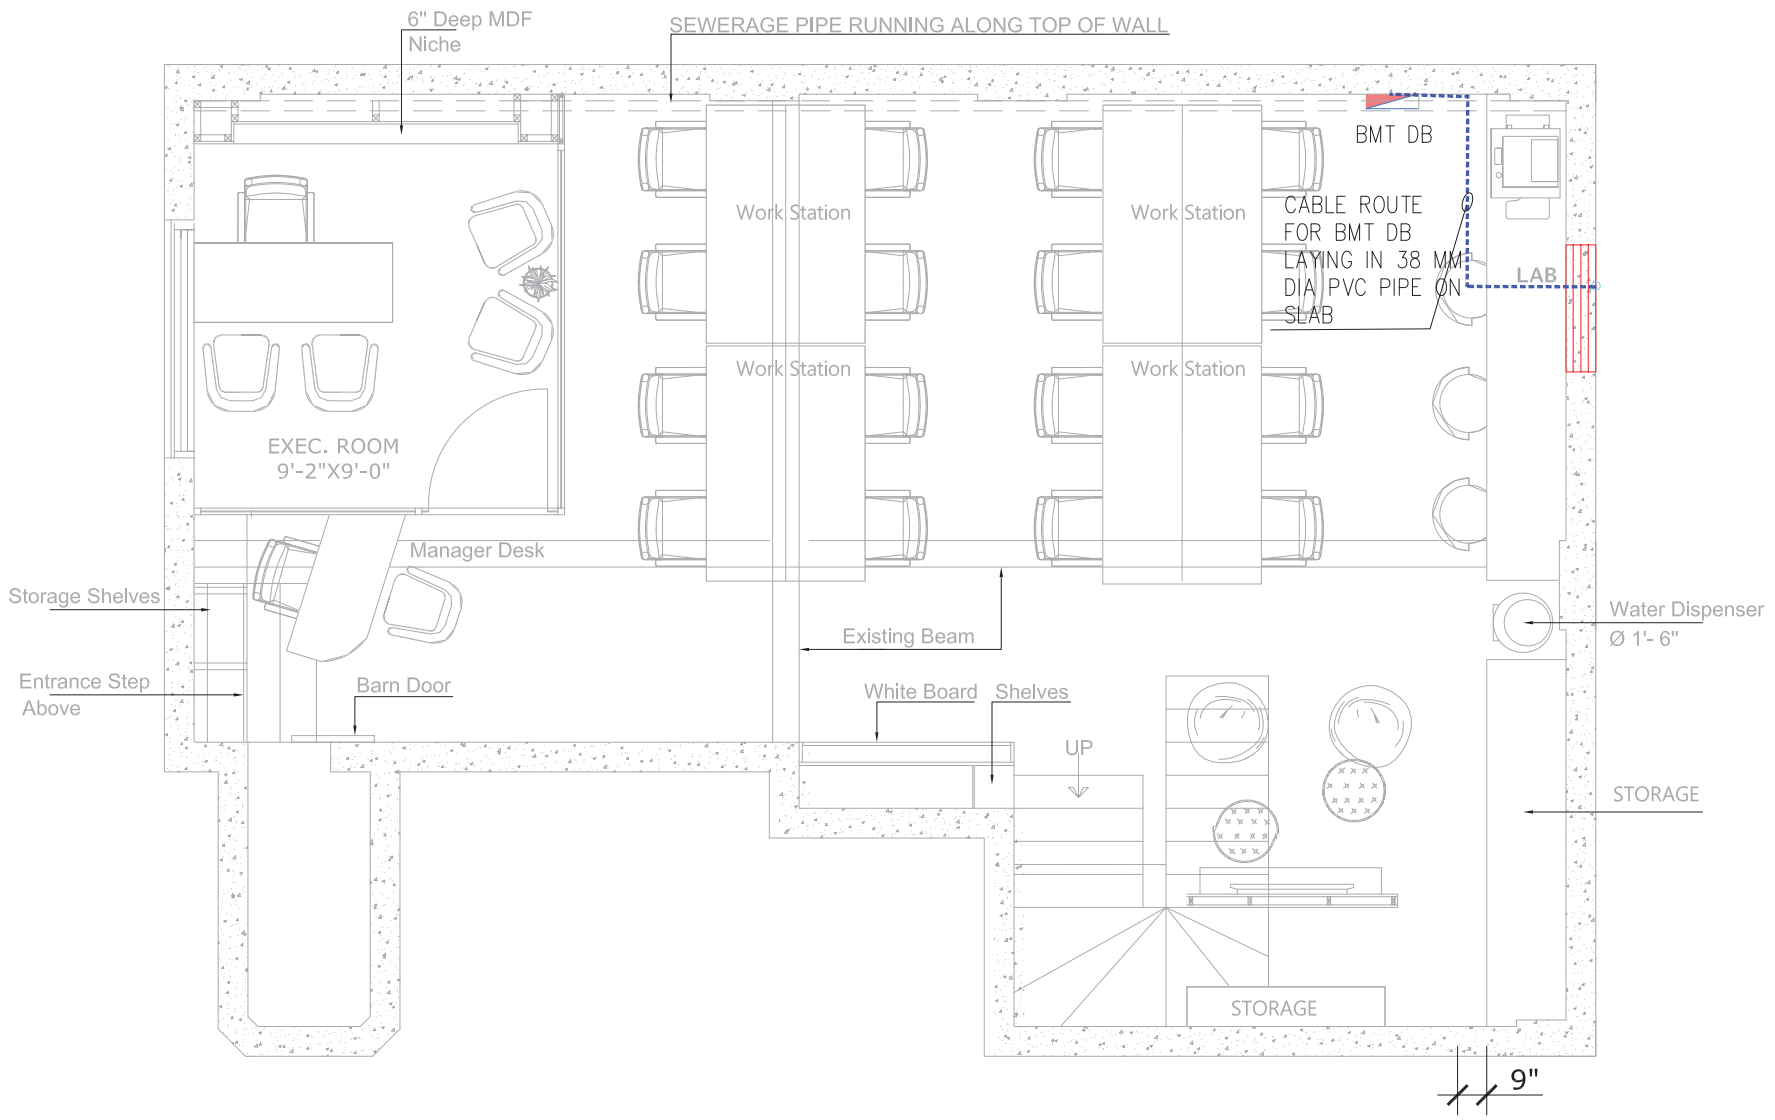

BASEMENT CABLE ROUTE | Automation Outlet Electrical Layouts