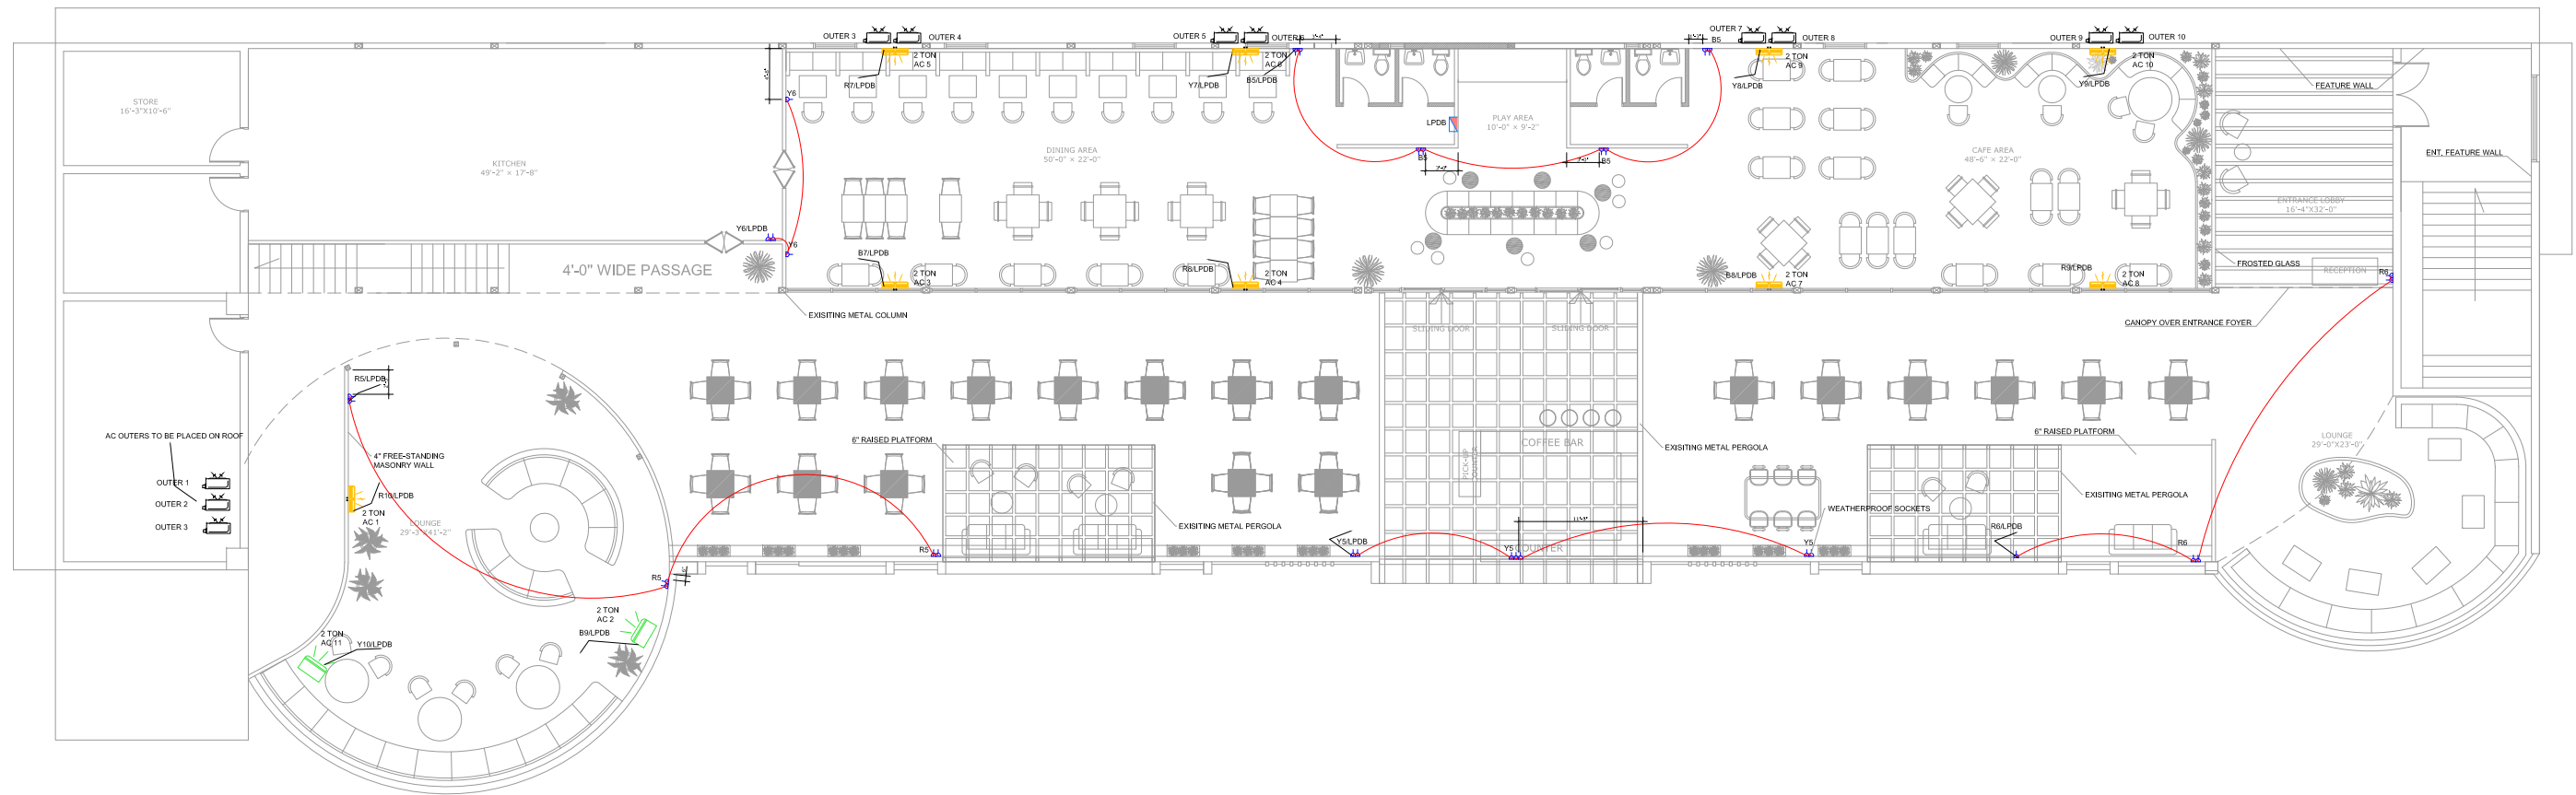

LIGHTING LAYOUT | 14000 SFT Restaurant/Cafe Electrical Layouts

POWER LAYOUT | 14000 SFT Restaurant/Cafe Electrical Layouts

CCTV LAYOUT | 14000 SFT Restaurant/Cafe Electrical Layouts