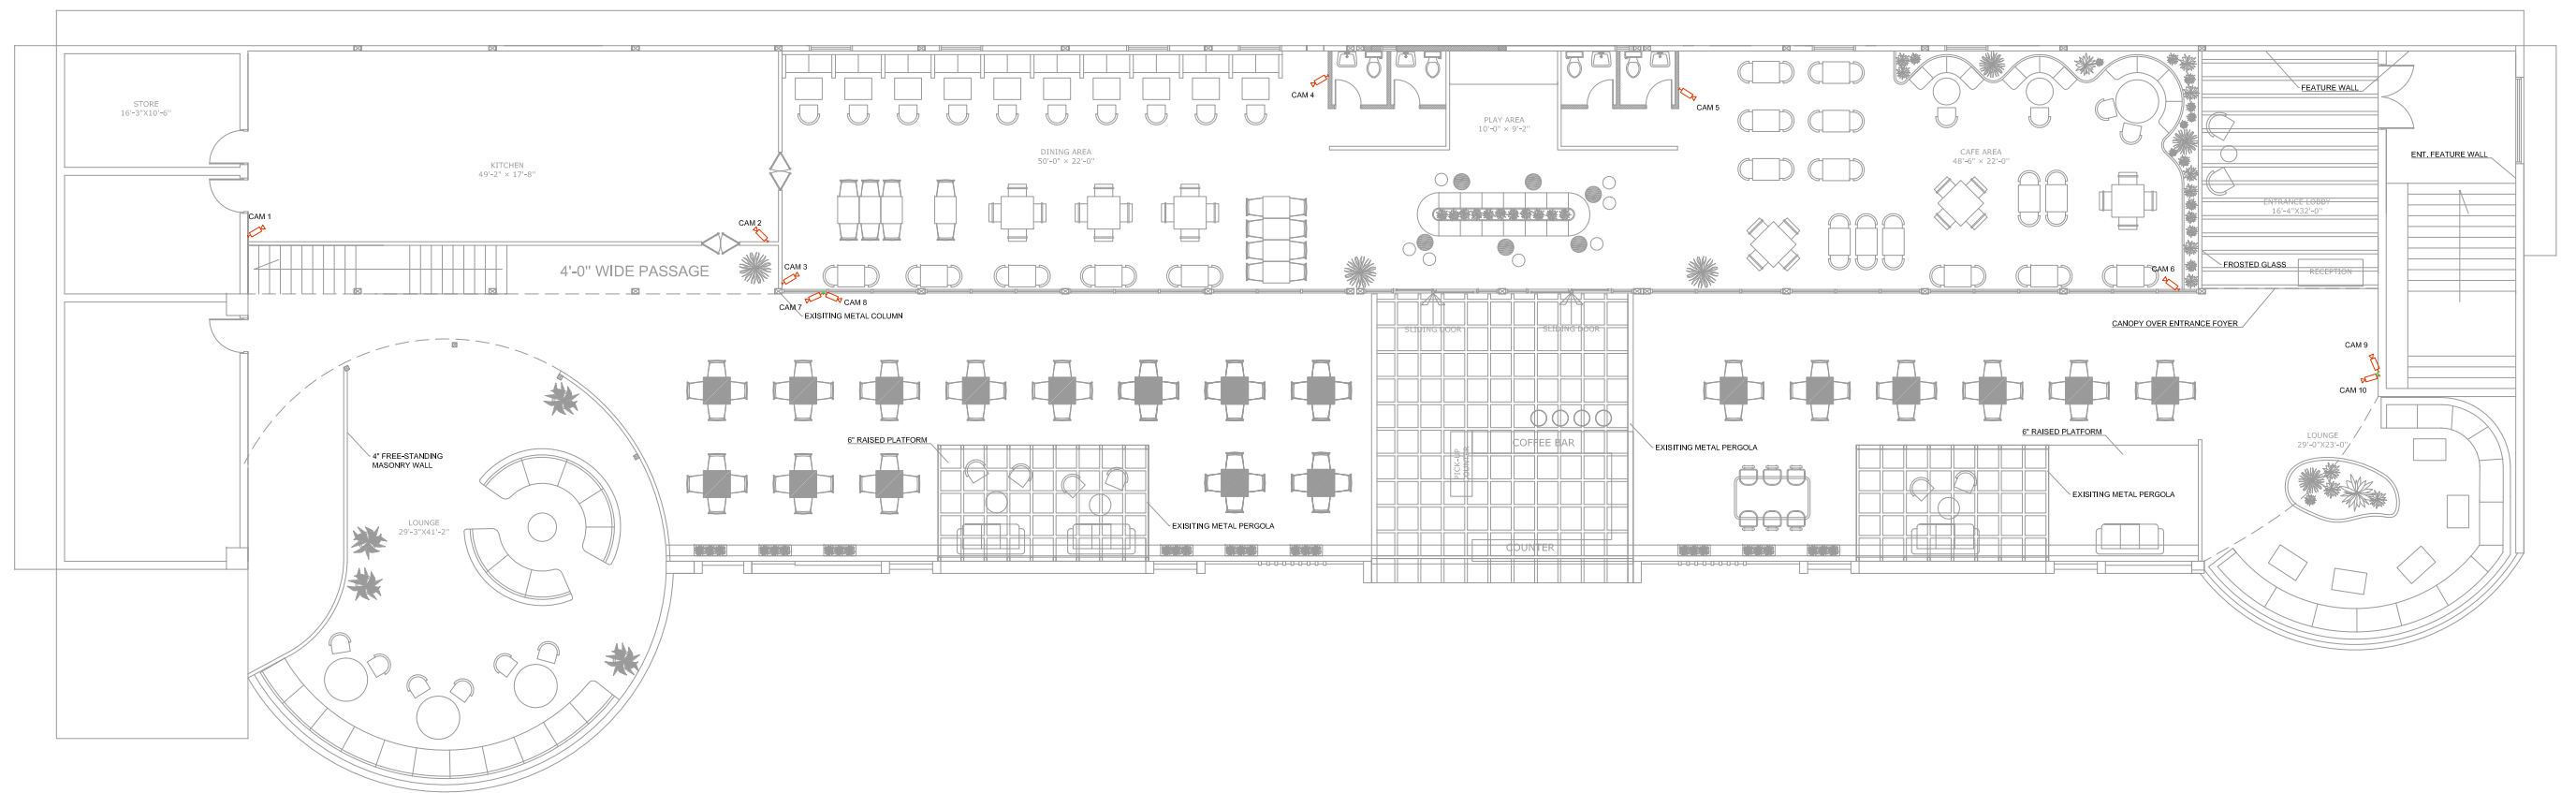

LIGHTING LAYOUT | 14000 SFT Restaurant/Cafe Electrical Layouts

POWER LAYOUT | 14000 SFT Restaurant/Cafe Electrical Layouts

CCTV LAYOUT | 14000 SFT Restaurant/Cafe Electrical Layouts